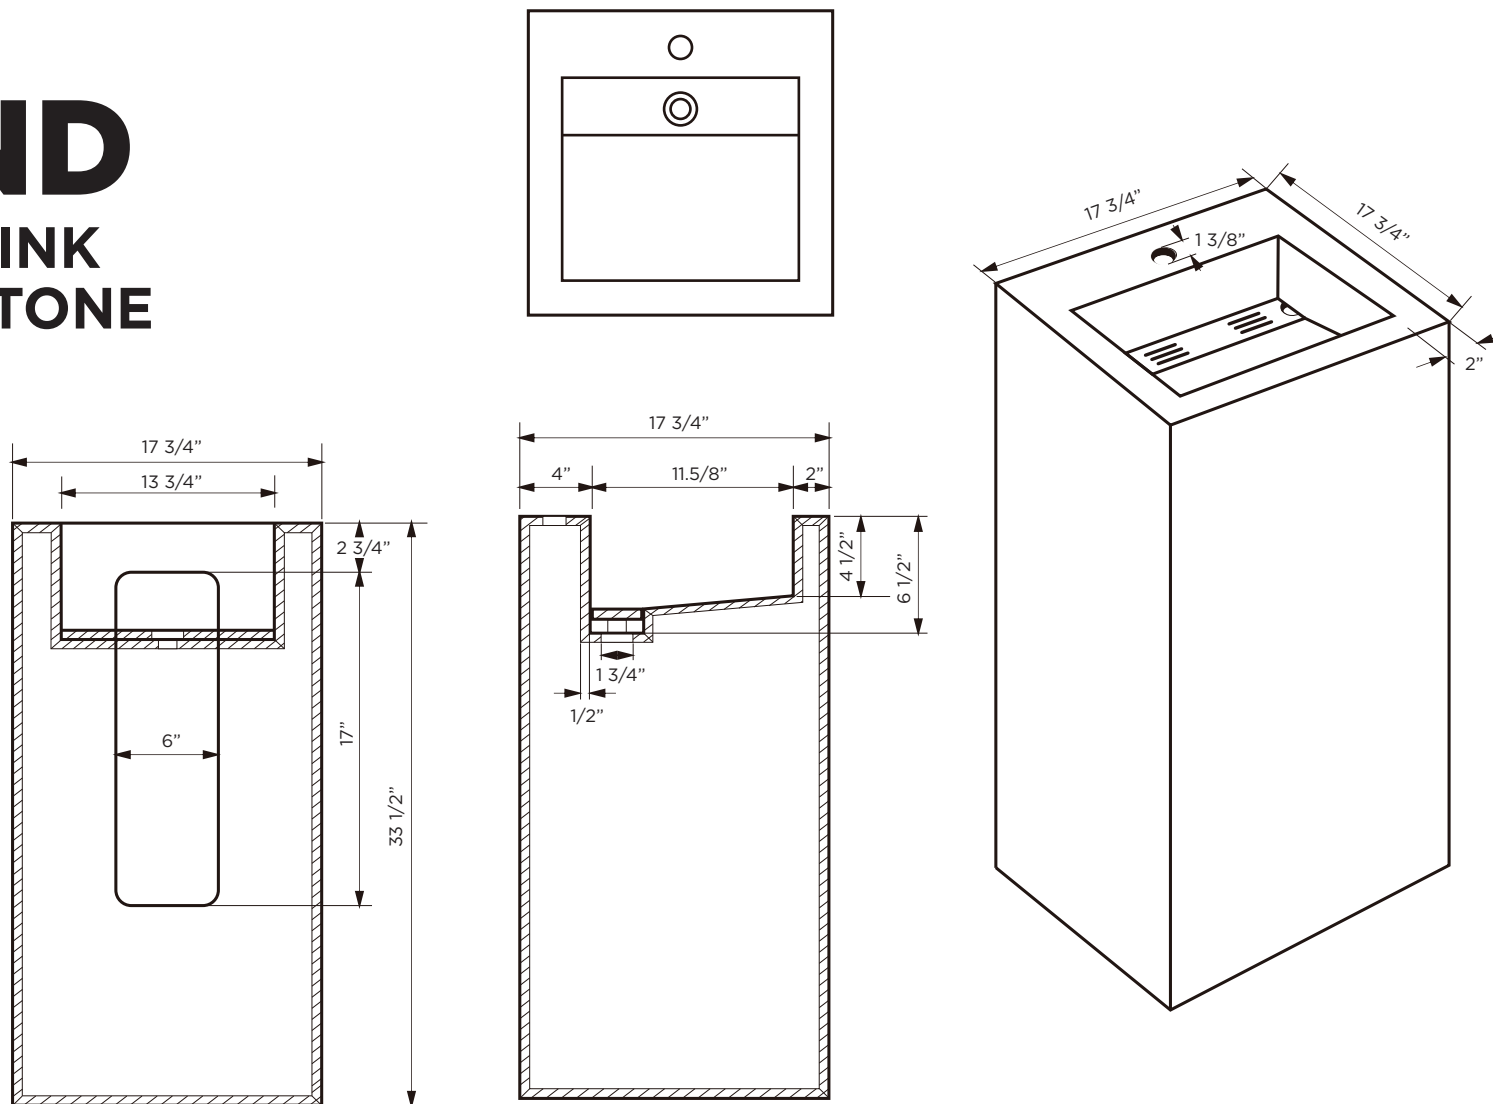

**SPECIFICATIONS / TECHNICAL DATA**

**GRAND  
PEDESTAL SINK  
SINTERED STONE**

**18"**

*ATTENTION! Dimensions may vary by up to 3/8". It is highly recommended to pull all dimensions of actual model for installation and measuring purposes.*

**MODEL# GD18**